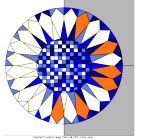

Print in portrait mode at actual size

Round the Year Quilt
Block 8 Spiked Dresden

Glue
this
edge

Print in portrait mode at actual size.

C1 [2]

X

Glue this edge

C1 [2]

A1 [4]

Print in portrait mode at actual size