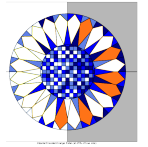

Print in portrait mode at actual size

Round the Year Quilt
Block 8 Spiked Dresden

Glue
this
edge

Print in portrait mode at actual size.

C1 [2]

X

Glue this edge

C1 [2]

A1 [4]

Print in portrait mode at actual size